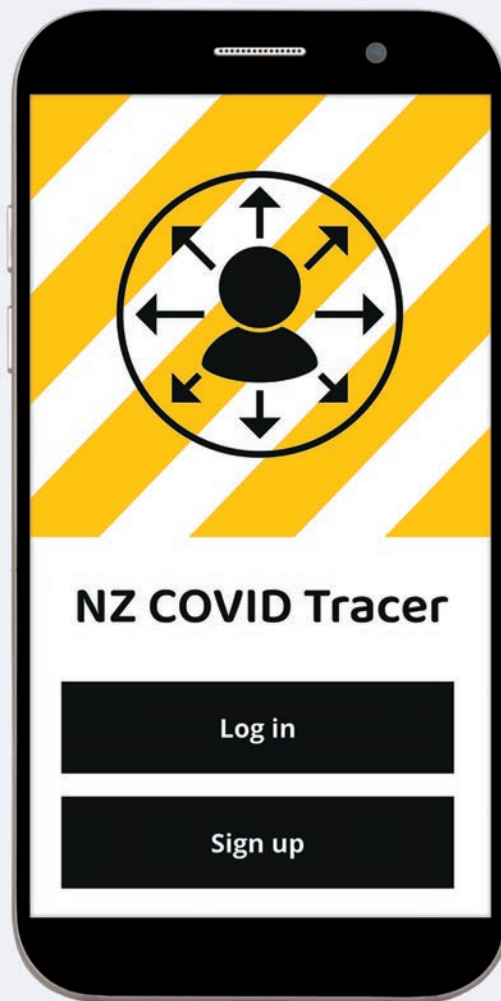

Be kind

Please be patient with our staff and others,
while we deliver this service for you.

Thank you for your support.

New Zealand Government

**Unite
against
COVID-19**

Download NZ COVID Tracer

New Zealand's official contact tracing app

NZ COVID Tracer helps you keep a digital diary of where you've been and when you were there. This helps to protect yourself, your whānau, and your community by allowing us to quickly reach people who may have been exposed to COVID-19.

Search **NZ COVID Tracer** app now:

Unite
against
COVID-19

One at a time in our store please

We are currently operating a strict 'one-in, one-out' policy.

For your own safety, please be sure to **keep 2 metres apart**, especially while you queue outside.